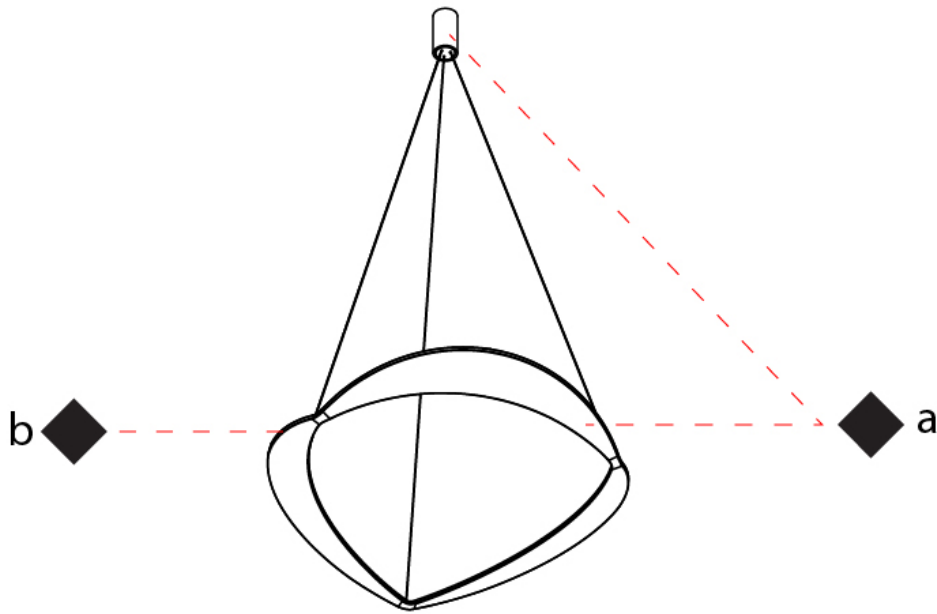

DIADEMA 1 SUSPENSION

D41008-

PROJECT

TYPE

SPECIFIER

QUANTITY

DATE